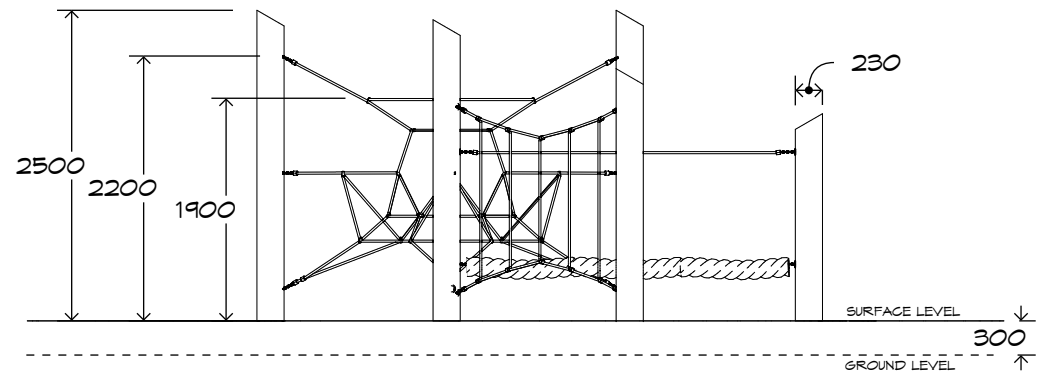

Product Sheet

Natural Triple Loop

CN-001

Product Warranty

Playground Creations warrants its products to be free from defect in materials or workmanship during normal use and installation and in accordance with our specifications.

Full warranty details on request.

Disclaimer: This should be read in conjunction with the Playground Creations full warranty terms and conditions.

On H5 posts and stainless steel fabricated components

On steel equipment with forced movement

On HDPE (high density polyethylene) structural failure

On combination rope work and activity nets

On all moving components

SURFACING:
RECOMMENDED: 52 m²