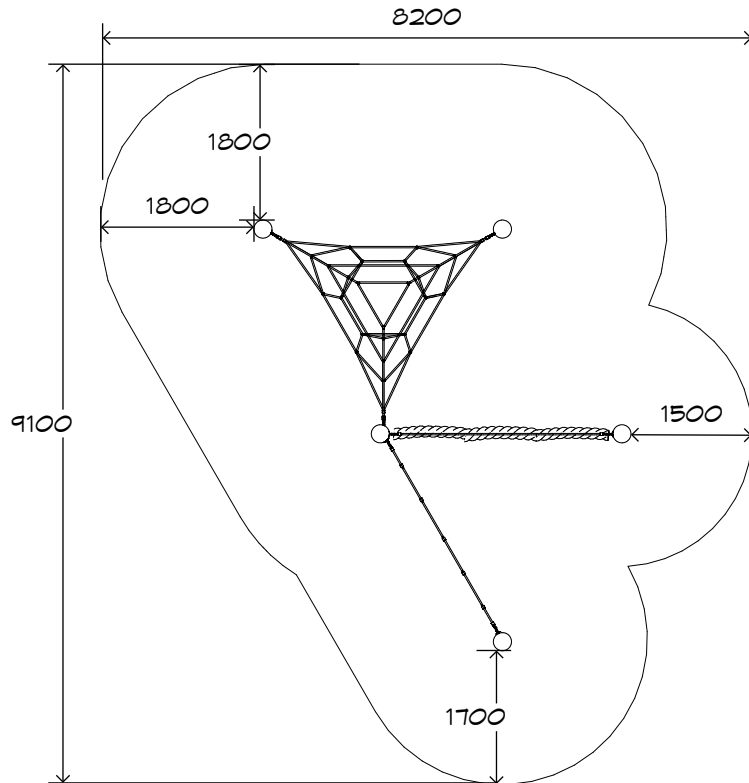

Product Sheet

Natural Triple Loop

CN-001

Product Warranty

Playground Creations warrants its products to be free from defect in materials or workmanship during normal use and installation and in accordance with our specifications.

Full warranty details on request.

Disclaimer: This should be read in conjunction with the Playground Creations full warranty terms and conditions.

On H5 posts and stainless steel fabricated components

On steel equipment with forced movement

On HDPE (high density polyethylene) structural failure

On combination rope work and activity nets

On all moving components

SURFACING:
RECOMMENDED: 52 m²