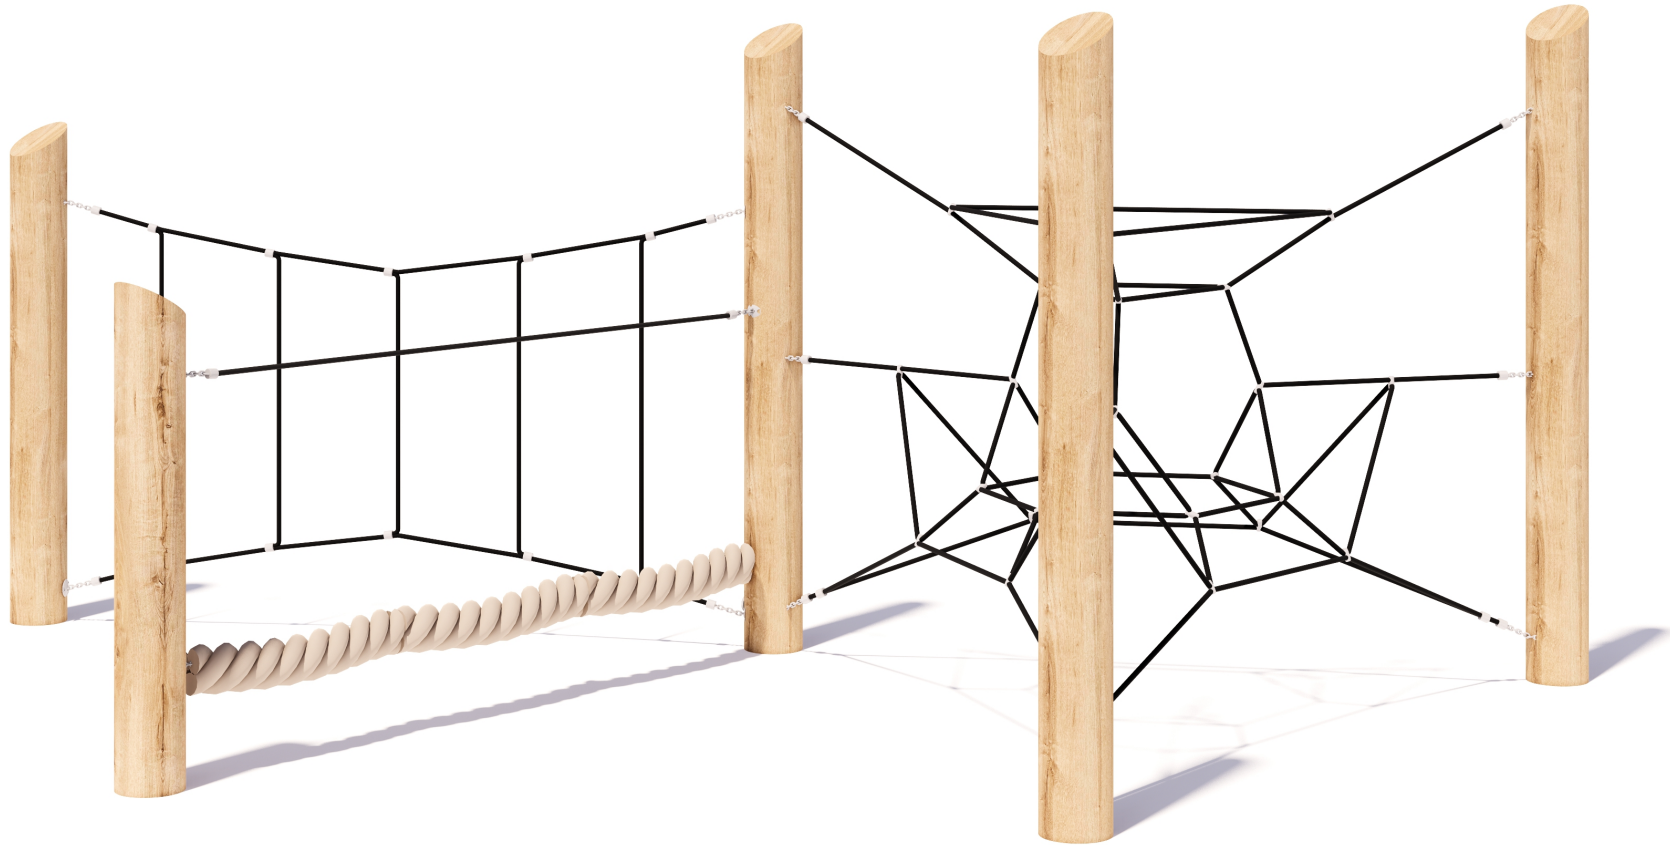

Product Sheet

Natural Triple Loop

CN-001

playground
creations
creating play for everyday!

CRITICAL
FALL HEIGHT
1.9m

TOTAL
HEIGHT
2.5m

RECOMMENDED
SURFACING
52m²

RECOMMENDED
AGE
3+

RECOMMENDED
USERS
1-6

NZS 5828:2015

0800 273 283 | info@playgroundcreations.co.nz | playgroundcreations.co.nz

Artist impression only